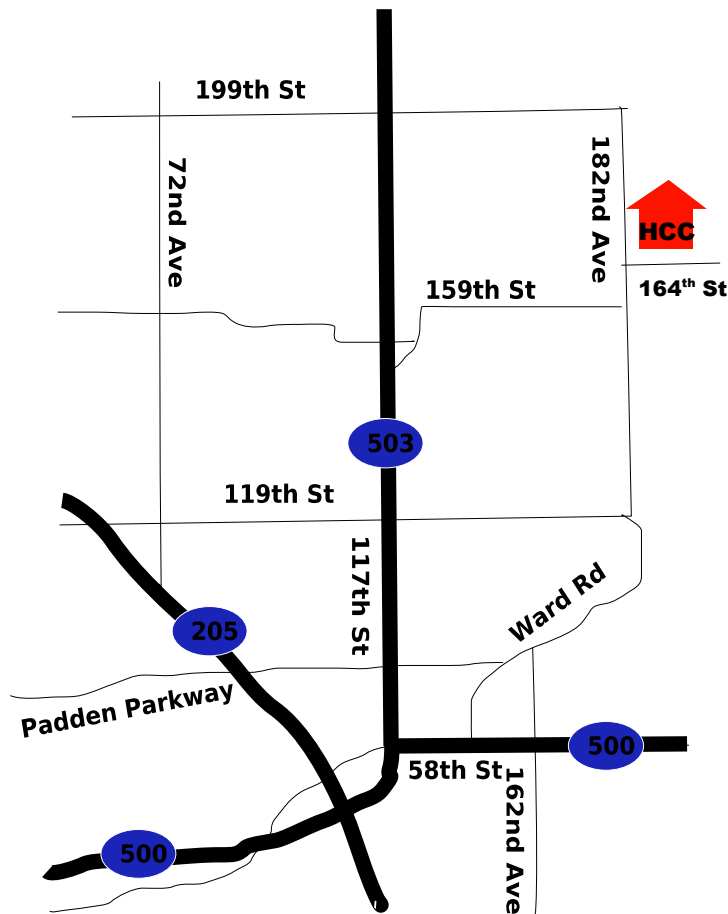

Hockinson Church of Christ

16401 NE 182nd Avenue
Brush Prairie, WA 98606
(360) 254-5907

Directions from.....

Battle Ground

Head towards the south end of town to 199th Street, turn east on 199th to 182nd Ave (the road will curve to meet 182nd), then go south on 182nd to 164th St. The building will be on the left.

Camas/Washougal

Take SR 500 north out of Camas through the back roads to 162nd Ave. Head north on 162nd to Ward Road turn NE on Ward and follow it to 164th Street (Ward Rd turns into 182nd Ave.). The building will be on the right. **OR**

Go west on SR14 to 164th Ave. Take the 164th exit and head north to Ward Rd. (164th turns into 162nd). Then follow the instructions listed above to the building.

Ridgefield

Head east out of town to 10th Ave and turn south till you reach 199th Street. Turn east on 199th to 182nd Ave (the road will curve to meet 182nd), then go south on 182nd to 164th St. The building will be on the left.

Vancouver

Get onto SR500 or Padden Parkway and head east out of town till you reach Ward Rd. Head northeast on Ward Rd and follow it to 164th Street (Ward Rd turns into 182nd Ave.). The building will be on the right.